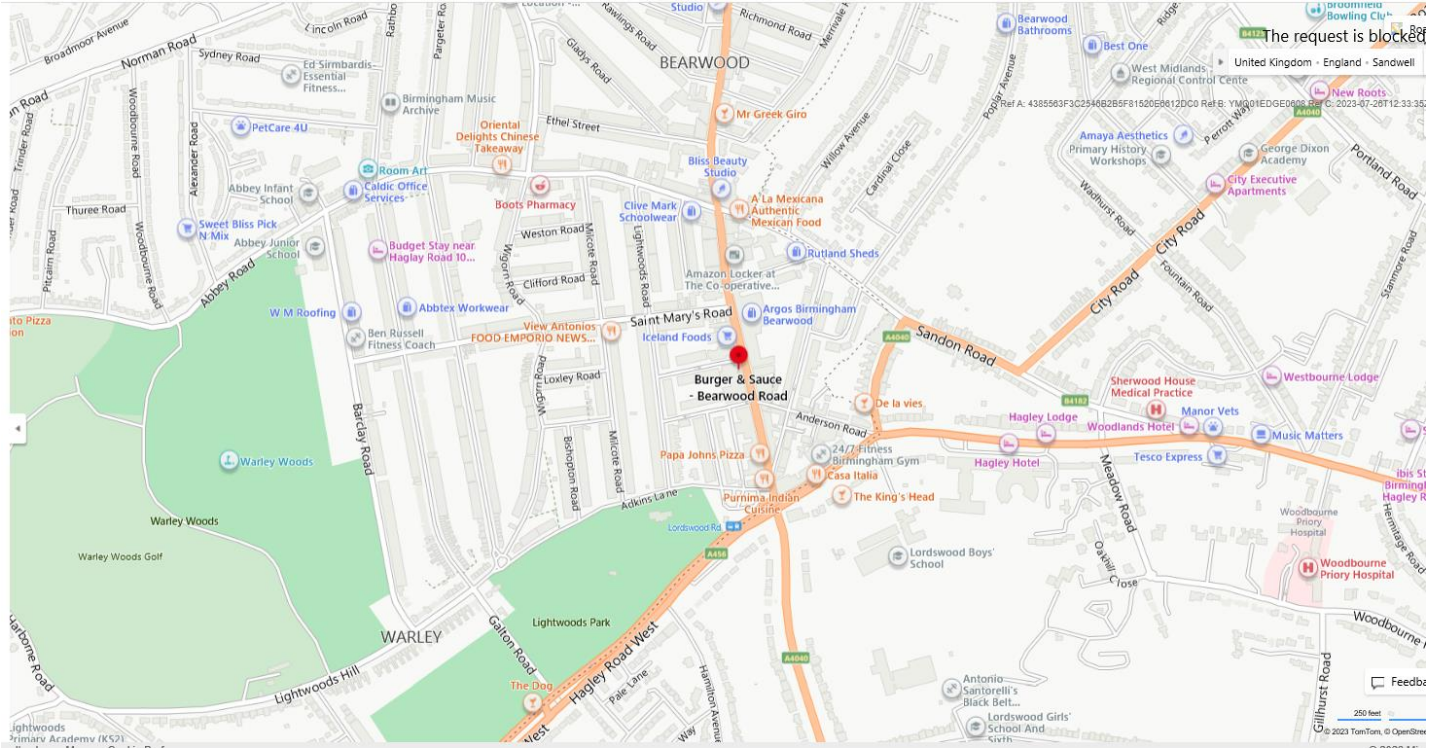

Location Plan

Burger & Sauce
560 Bearwood Road
Smethwick
B66 4BS